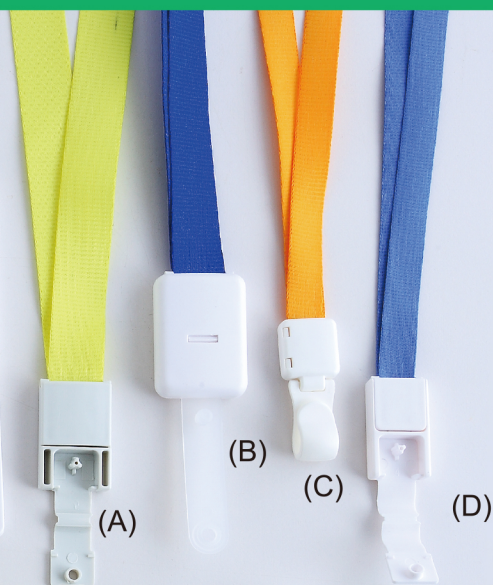

# ID CARD HOLDER

MCH-6622

MCH-6832

MCH-6612-1

MCH-6618

MCH-6831

MCH-6612-1

(E)