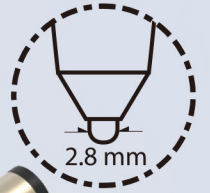

## MAS-01

Rechargeable

Auto off  
(30 minutes)

iPad pro  
Smart phone  
pad

Precision

Smoothly

Tip  
changeable  
(2.8mm $\varnothing$ )

- ✓ iPad pro
- ✓ Smart phone
- ✓ Pad